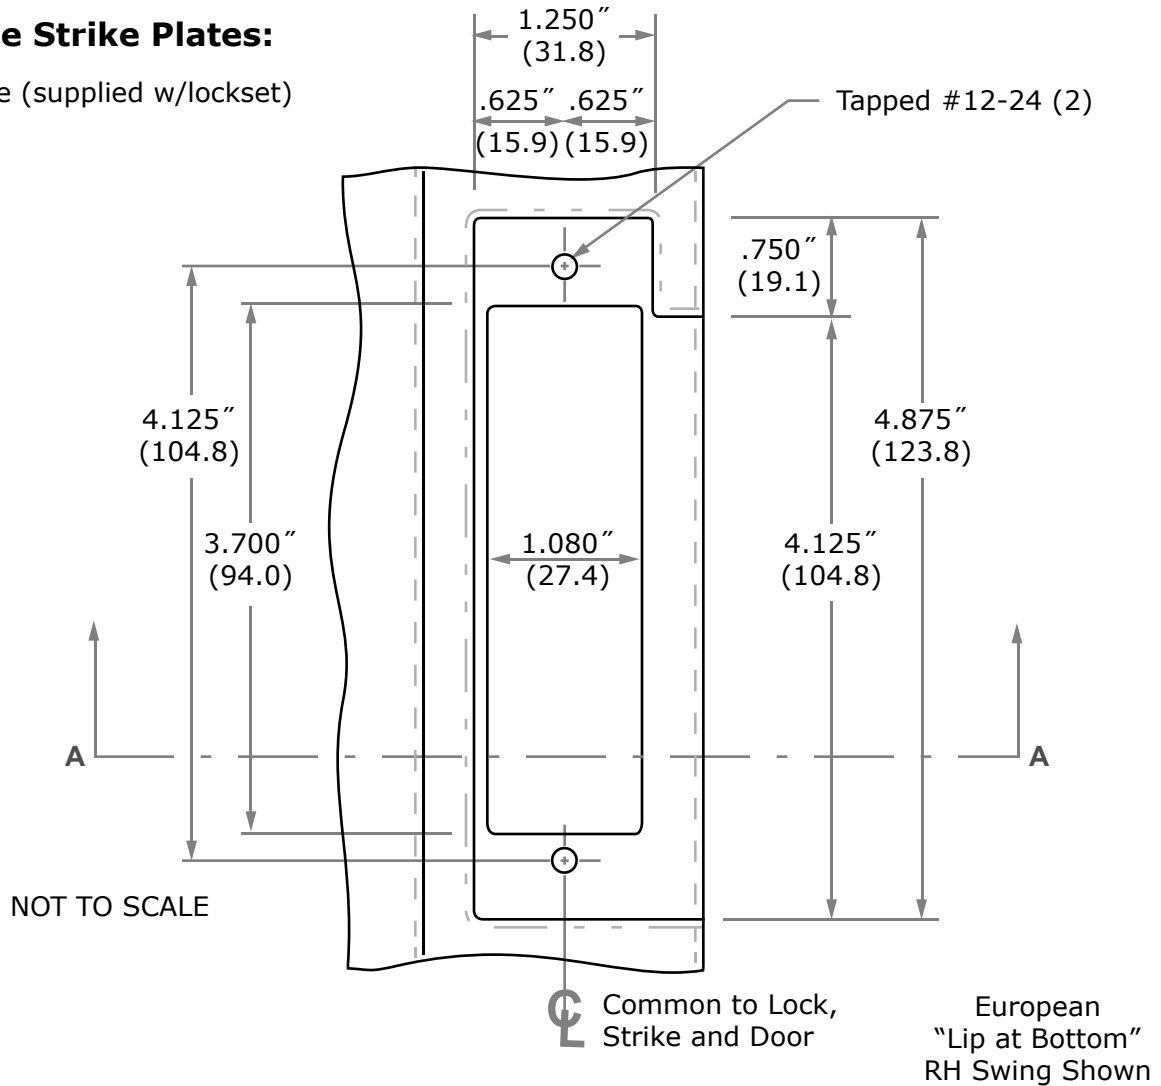

Compatible Strike Plates:

- Euro Strike (supplied w/lockset)

Section A-A

Euro Auto Deadbolt - 4 7/8"

Template
S-85