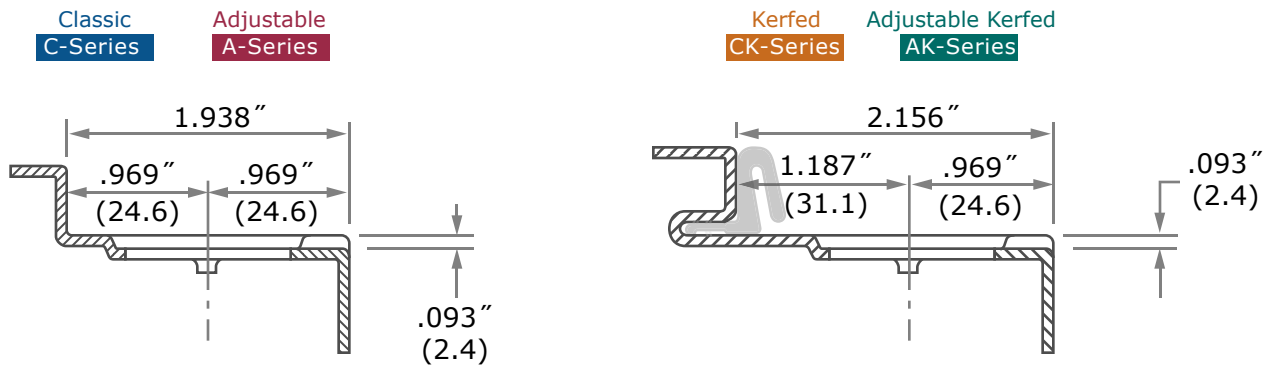

Compatible Strike Plates:

- Euro Strike (supplied w/lockset)

Section A-A

Euro Auto Deadbolt - 4 7/8"

Template
S-85