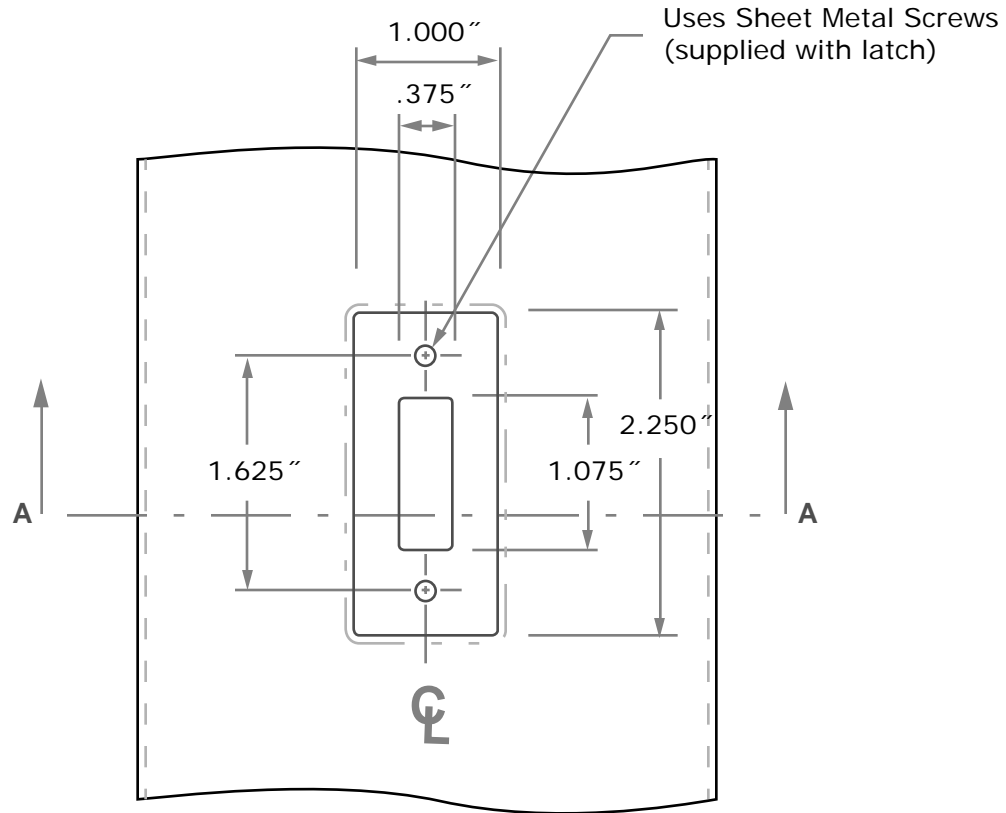

Compatible Strike Plates:

- Pocket Door Latch (supplied w/lockset)

NOT TO SCALE

Section A-A

- **Pocket Latch - 2-1/4"**

1 3/8" or 1 3/4" Door

Template
S-59