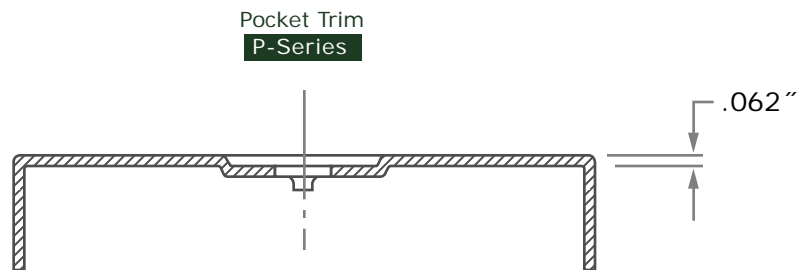

Compatible Strike Plates:

- Pocket Door Latch (supplied w/lockset)

NOT TO SCALE

Section A-A

- **Pocket Latch - 2-1/4"**

1 3/8" or 1 3/4" Door

Template
S-59