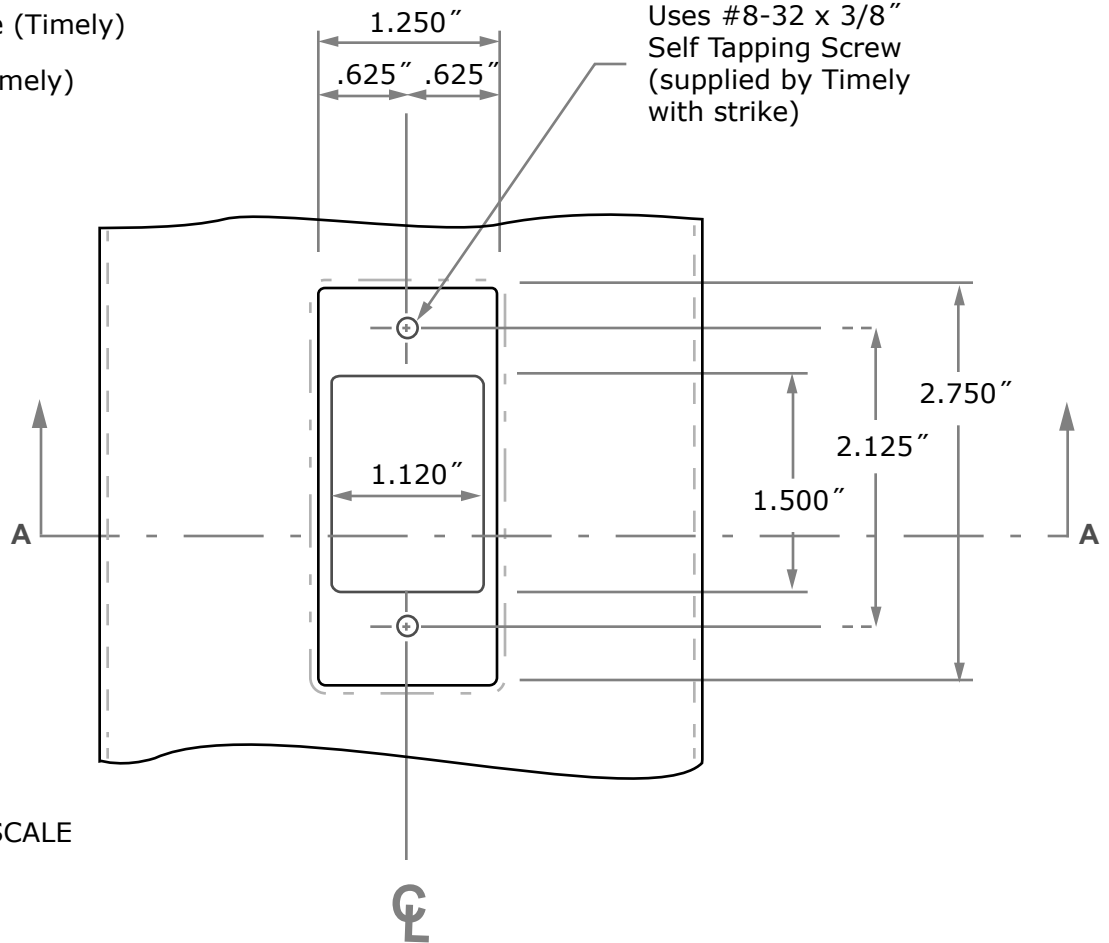

Compatible Strike Plates:

- TA-3 Deadbolt Strike (Timely)
- TA-17 Filler Plate (Timely)

Section A-A

Pocket Trim
P-Series

Strike Jamb (no-stop profile)

Pocket Trim
P-Series

Strike Jamb (inverted stop profile)

• Deadbolt - Timely

Template
S-54P