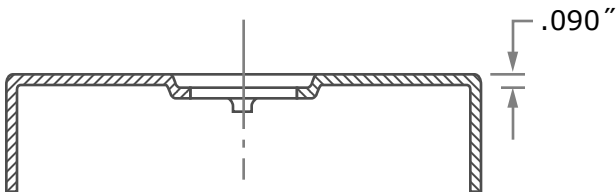

Compatible Strike Plates:

- TA-3 Deadbolt Strike (Timely)
- TA-17 Filler Plate (Timely)

Section A-A

Pocket Trim
P-Series

Strike Jamb (no-stop profile)

Pocket Trim
P-Series

Strike Jamb (inverted stop profile)

• Deadbolt - Timely

Template
S-54P