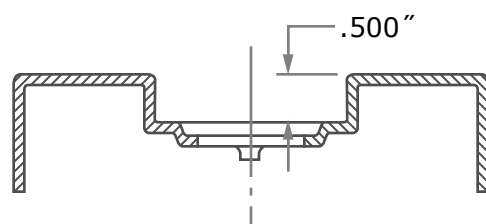

Compatible Strike Plates:

- TA-3 Deadbolt Strike (Timely)
- TA-17 Filler Plate (Timely)

Section A-A

Pocket Trim
P-Series

Strike Jamb (no-stop profile)

Pocket Trim
P-Series

Strike Jamb (inverted stop profile)

• Deadbolt - Timely

Template
S-54P