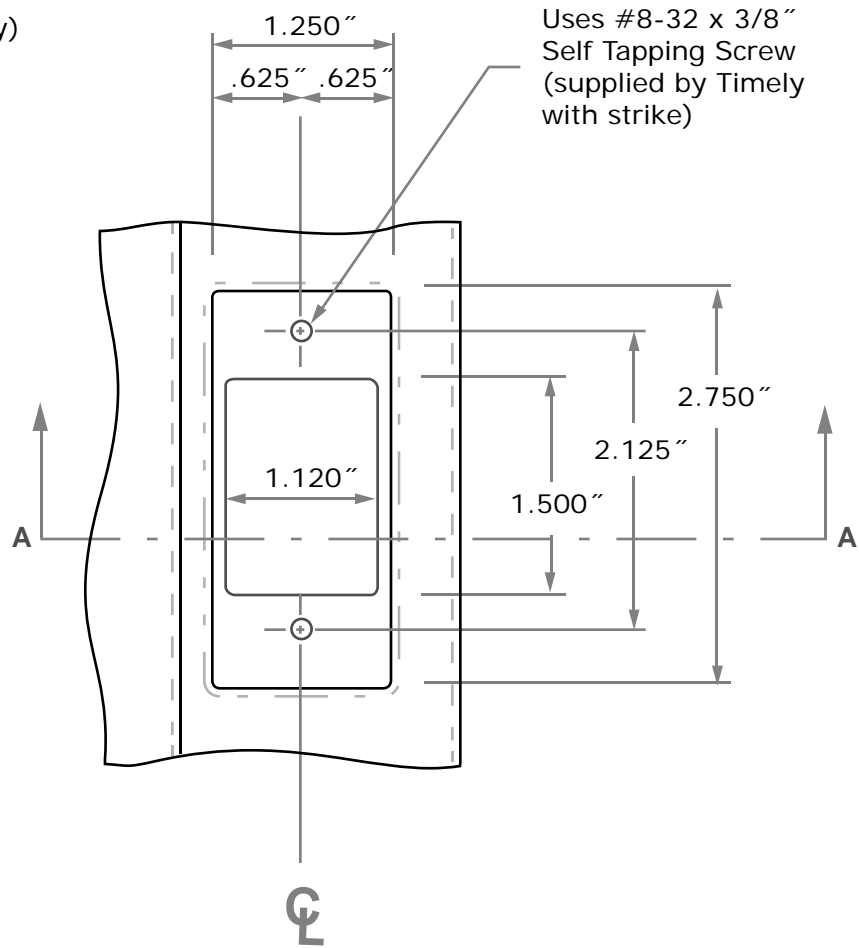

Compatible Strike Plates:

- TA-3 Deadbolt Strike (Timely)
- TA-17 Filler Plate (Timely)

Section A-A

- **Deadbolt - Timely**

Template
S-54