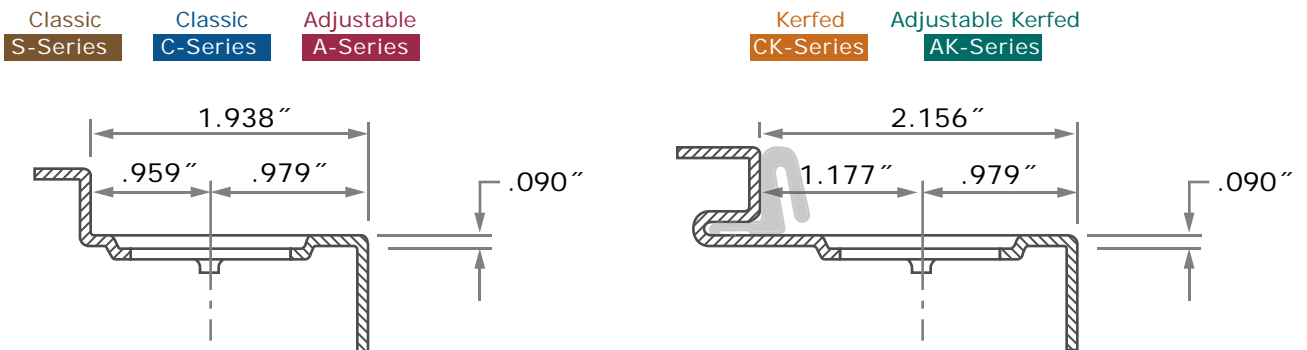

Compatible Strike Plates:

- TA-3 Deadbolt Strike (Timely)
- TA-17 Filler Plate (Timely)

Section A-A

- **Deadbolt - Timely**

Template
S-54