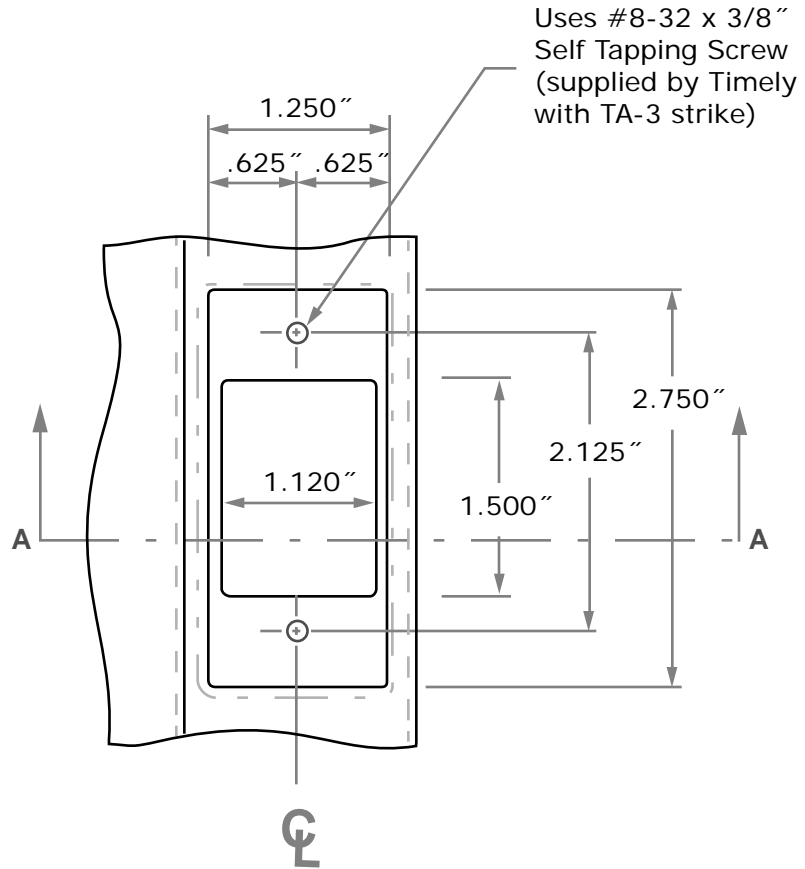

### Compatible Strike Plates:

- TA-3 Deadbolt Strike (Timely)
- TA-17 Filler Plate (Timely)

NOT TO SCALE

### Section A-A

### • Deadbolt - Timely

Template  
**S-53**