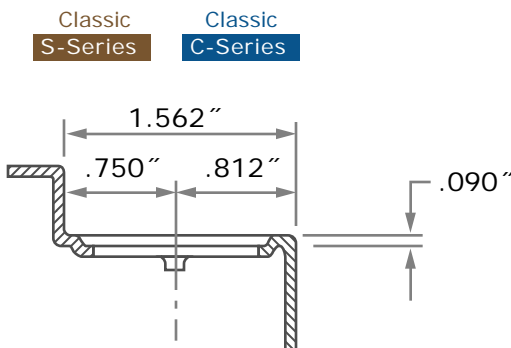

### Compatible Strike Plates:

- TA-3 Deadbolt Strike (Timely)
- TA-17 Filler Plate (Timely)

NOT TO SCALE

### Section A-A