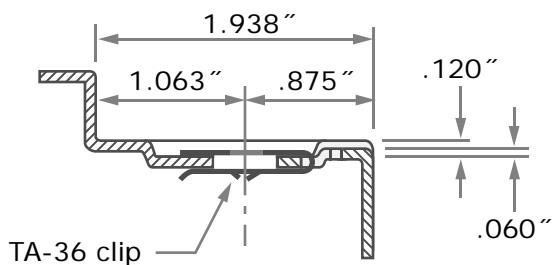

### Compatible Strike Plates:

- Full Lip strike (supplied w/lockset)

### Section A-A

Classic S-Series    Classic C-Series    Adjustable A-Series

Kerfed CK-Series    Adjustable Kerfed AK-Series

(2) EA. TA36 Tinnerman Clips  
(uses Wood Screws supplied with Strike)

- Full Lip