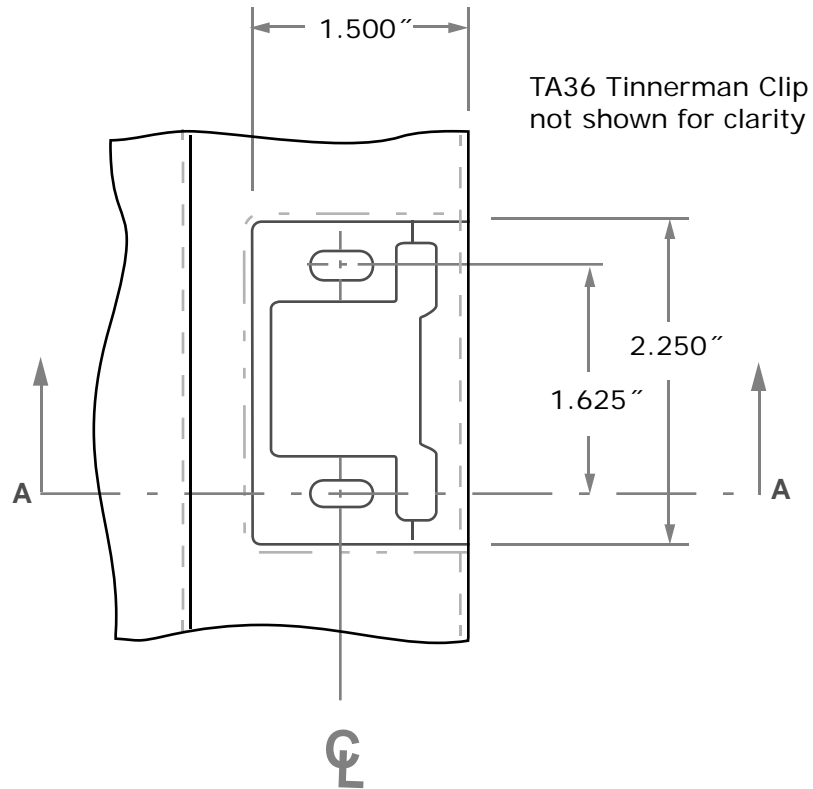

### Compatible Strike Plates:

- Full Lip strike (supplied w/lockset)

### Section A-A

Classic S-Series    Classic C-Series    Adjustable A-Series

Kerfed CK-Series    Adjustable Kerfed AK-Series

(2) EA. TA36 Tinnerman Clips  
(uses Wood Screws supplied with Strike)

- Full Lip