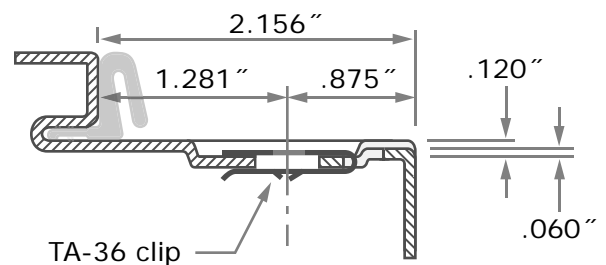

### Compatible Strike Plates:

- Full Lip strike (supplied w/lockset)

### Section A-A

Classic S-Series    Classic C-Series    Adjustable A-Series

Kerfed CK-Series    Adjustable Kerfed AK-Series

(2) EA. TA36 Tinnerman Clips  
(uses Wood Screws supplied with Strike)

- Full Lip