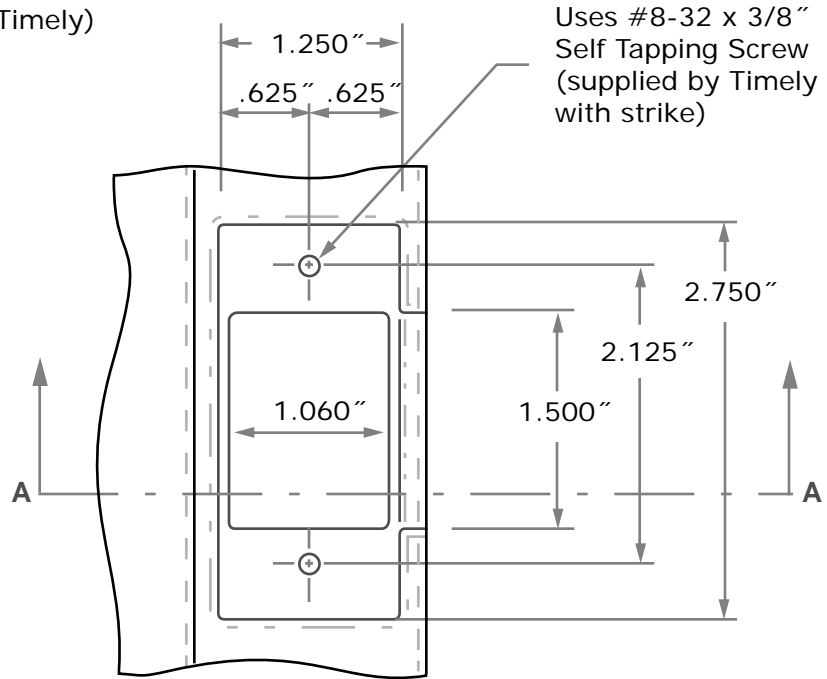

Compatible Strike Plates:

- TA-1 Adjustable T-Strike (Timely)
- TA-4 & TA-4EX Storage Hasp (Timely)
- TA-70 Roller Latch (Timely)

NOT TO SCALE

Section A-A

• Adjustable T-Strike

• Storage Hasp

• Roller Latch

Template
S-50