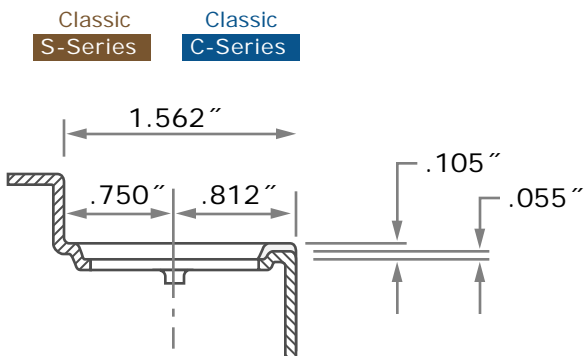

Compatible Strike Plates:

- TA-1 Adjustable T-Strike (Timely)
- TA-4 & TA-4EX Storage Hasp (Timely)
- TA-70 Roller Latch (Timely)

NOT TO SCALE

Section A-A

• Adjustable T-Strike

• Storage Hasp

• Roller Latch

Template
S-50