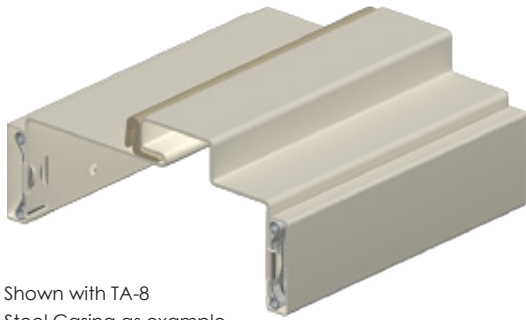

SCHOOLS

HOSPITAL NON SURGICAL

SINGLE FAMILY

Shown with TA-8 Steel Casing as example.

TA-46 Gasket: Weather Strip/Smoke Seal. Available in Browntone and White.

Note: Also available for a limited time in Western White. (Specify Color and Length)

Our new **GalXC™** material is now standard for all Timely door frames raising the quality and performance properties to the highest level at an exceptional value. **GalXC** is a Hot Dipped Galvanized product that provides superior corrosion resistance in the harshest environments while balancing outstanding surface, gauge, and shape quality.