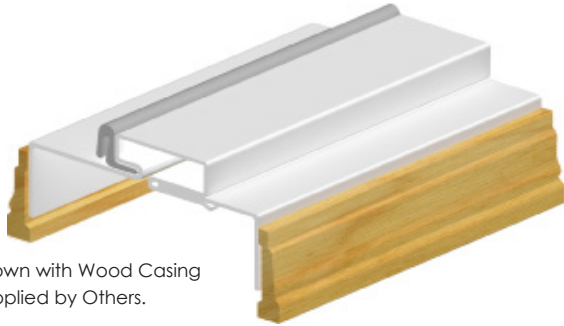

ADJUSTABLE KERFED FRAME (AK-Series)

\*Limited Distribution

Shown with Wood Casing  
 Supplied by Others.

Our new **GalXC™** material is now standard for all Timely door frames raising the quality and performance properties to the highest level at an exceptional value. **GalXC** is a Hot Dipped Galvanized product that provides superior corrosion resistance in the harshest environments while balancing outstanding surface, gauge, and shape quality.

Our **AK-Series** Frame is designed specifically for the Residential Market where Weatherstrip, Thresholds, and Pre-Hanging are common requirements. **AK-Series** frames are also the solution for House to Garage openings where Fire Ratings and Security are essential.

For commercial applications, use this frame for projects where jobsite finishing is acceptable or primed wood casing is being used.

Timely **AK-Series** Frames are made using 20 gage galvanized primed steel.