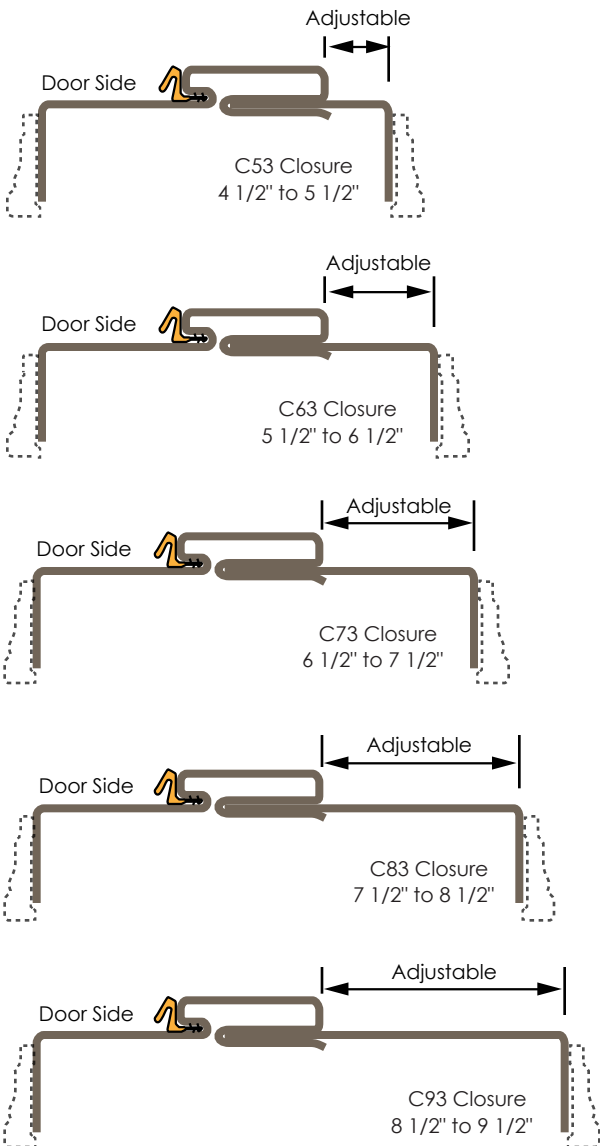

Our **AK-Series** Frame is designed specifically for the Residential Market where Weatherstrip, Thresholds, and Pre-Hanging are common requirements. **AK-Series** frames are also the solution for House to Garage openings where Fire Ratings and Security are essential.

For commercial applications, use this frame for projects where jobsite finishing is acceptable or primed wood casing is being used.

Timely **AK-Series** Frames are made using 20 gage galvanized primed steel.

Finishing options are restricted to High Definition White primer.

Fire ratings up to 90 minutes are available.

Mullions are not available for **AK-Series** Adjustable Frames.

**AK-Series** Frames will accommodate a 1 3/4" door weighing up to 250 lbs.

**AVAILABLE JAMB DEPTHS**

Adjustable from 4 1/2" to 10 1/2" using six different closure pieces.

\*Limited Distribution: Check factory for availability.