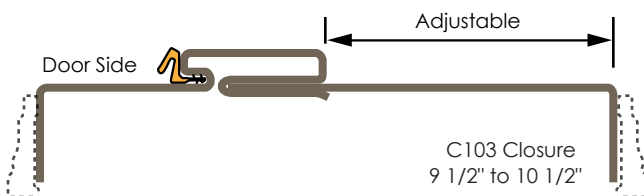

Finishing options are restricted to High Definition White primer.

Fire ratings up to 90 minutes are available.

Mullions are not available for **AK-Series** Adjustable Frames.

**AK-Series** Frames will accommodate a 1 3/4" door weighing up to 250 lbs.

**AVAILABLE JAMB DEPTHS**

Adjustable from 4 1/2" to 10 1/2" using six different closure pieces.

\*Limited Distribution: Check factory for availability.