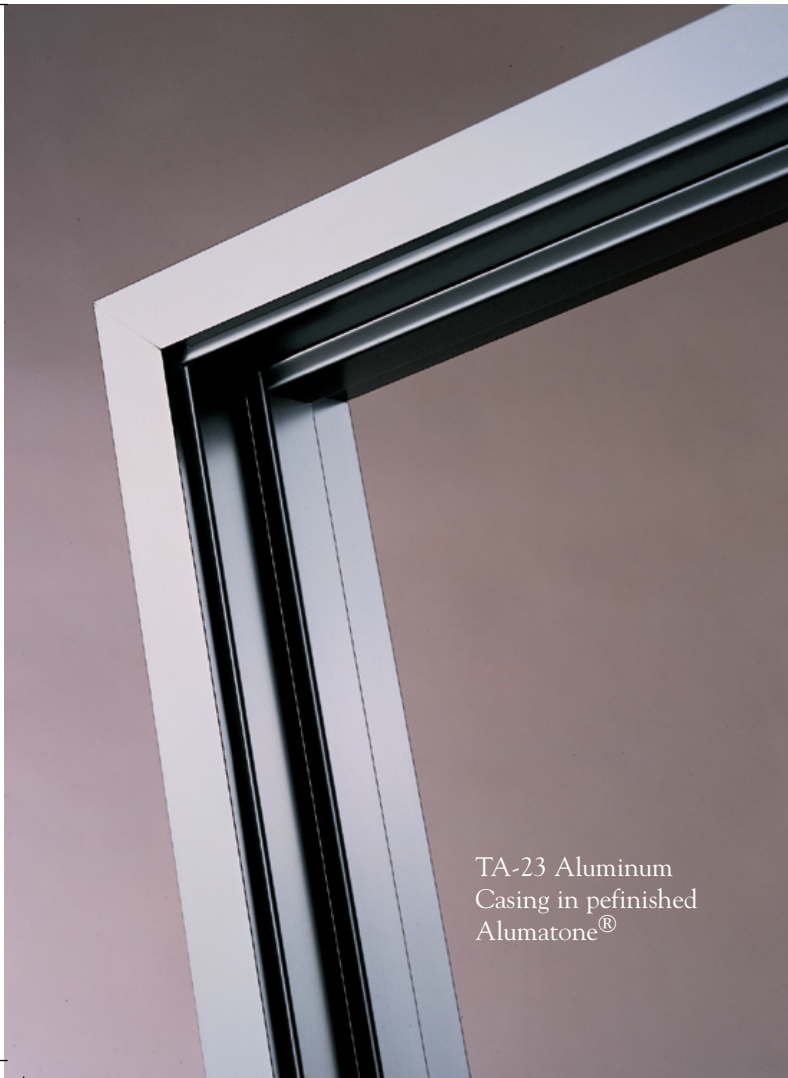

This informative CD  
is as unique as our  
Timely Steel Door Frames.

Get rid  
of your  
door frame  
headaches  
in just nine  
minutes.

TA-23 Aluminum  
Casing in pefinished  
Alumatone®

- *Get the facts on the durability, economy and versatility of Timely door frames.*
- *See how easily these frames are installed.*
- *Review an extensive array of design and color options.*
- *Visit actual Timely installations.*

Just set the enclosed business card-size interactive CD on your computer's CD-ROM tray. About nine minutes later you'll know all the advantages-to you and your customers-when you specify Timely, America's leading manufacturer of prefinished steel door frames.