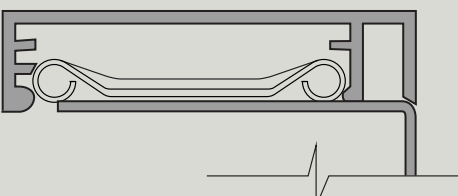

TA-28 Aluminum Casing