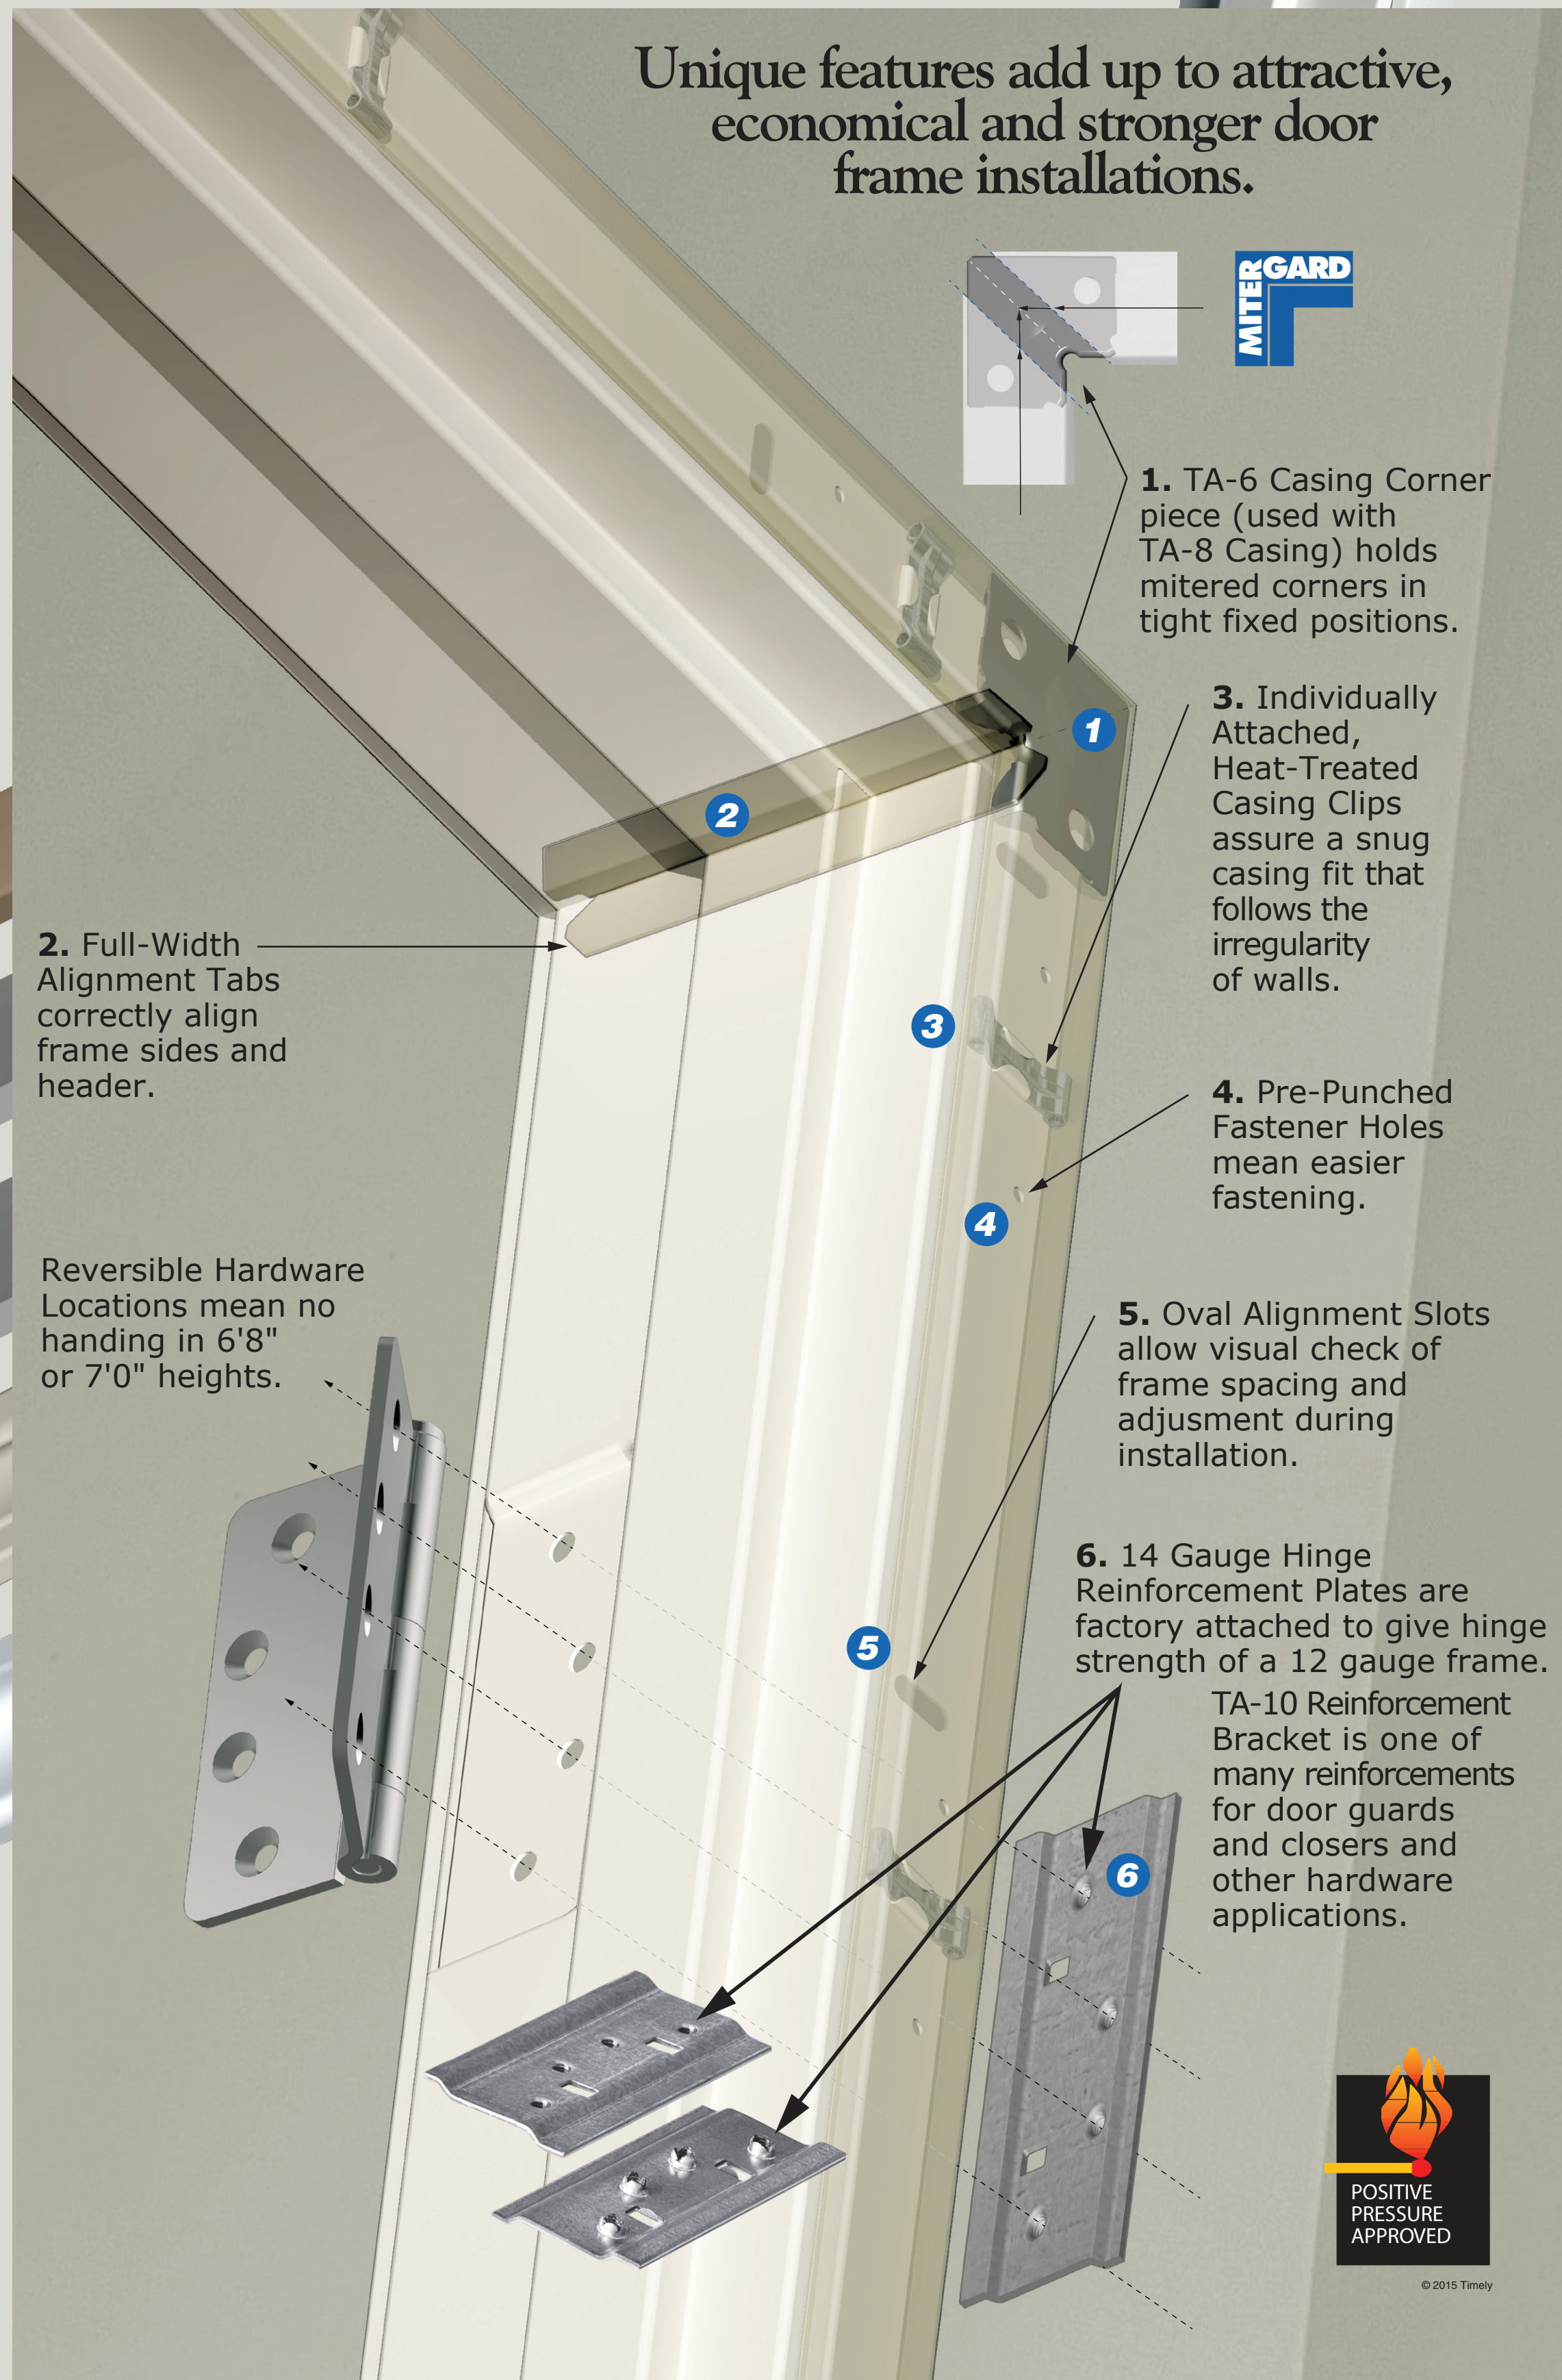

# Timely's Total Opening Concept Assures High Performance.

Timely's prefinished steel door frames have the flexibility to go wherever your imagination takes you in color coordination and interior design. Timely offers unmatched quality and performance with sturdy, full perimeter anchoring, corner alignment for perfect miters, 90-minute fire rating and fast, easy installation.

## Timely Trim Options

We widen your creative horizons with prefinished steel frames featuring our "snap-lock" casings in five profiles including steel, aluminum and PVC.

TA-8 Steel Casing

TA-23 Aluminum Casing

TA-28 Aluminum Casing

TA-30 Colonial Steel Casing

TA-35 PVC Casing

**Wood Casings**  
(provided by others) Ideal for the strength and economy of a steel frame and the charm of wood millwork.

## Timely's Durable, Polyester Coatings

Choose from eight standard or 30 custom colors, or we'll match any color you wish (colors shown may vary slightly).

Unique features add up to attractive, economical and stronger door frame installations.