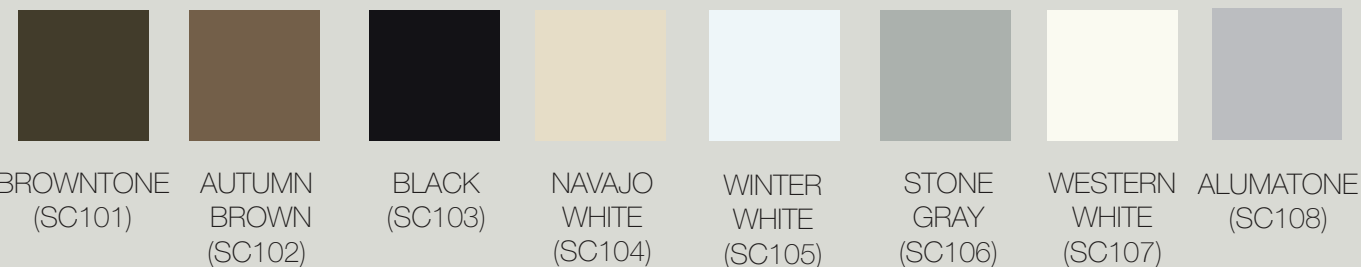

TA-28 Aluminum Casing

TA-30 Colonial Steel Casing

TA-35 PVC Casing

**Wood Casings**  
(provided by others) Ideal for the strength and economy of a steel frame and the charm of wood millwork.

## Timely's Durable, Polyester Coatings

Choose from eight standard or 30 custom colors, or we'll match any color you wish (colors shown may vary slightly).

Unique features add up to attractive, economical and stronger door frame installations.