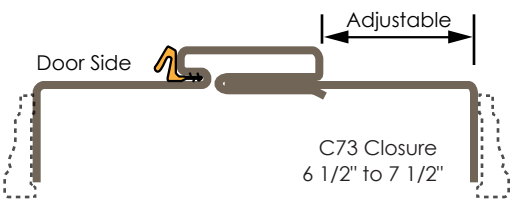

### AVAILABLE JAMB DEPTHS

Adjustable from 4 1/2" to 10 1/2" using six different closure pieces.

\*Limited Distribution: Check factory for availability.