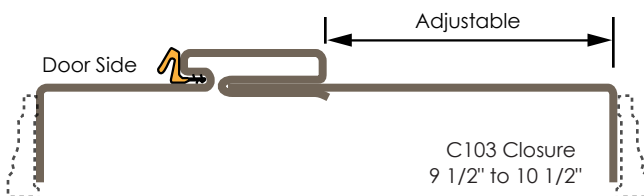

Finishing options are restricted to High Definition White primer.

Fire ratings up to 90 minutes are available.

Mullions are not available for **AK-Series** Adjustable Frames.

**AK-Series** Frames will accomodate a 1 3/4" door weighing up to 250 lbs.

### AVAILABLE JAMB DEPTHS

Adjustable from 4 1/2" to 10 1/2" using six different closure pieces.

\*Limited Distribution: Check factory for availability.