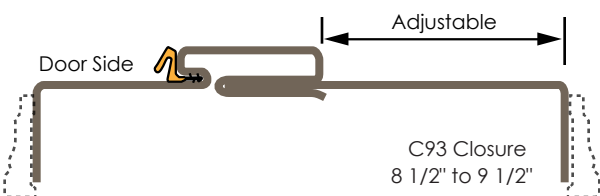

Finishing options are restricted to High Definition White primer.

Fire ratings up to 90 minutes are available.

Mullions are not available for **AK-Series** Adjustable Frames.

**AK-Series** Frames will accomodate a 1 3/4" door weighing up to 250 lbs.

### AVAILABLE JAMB DEPTHS

Adjustable from 4 1/2" to 10 1/2" using six different closure pieces.

\*Limited Distribution: Check factory for availability.