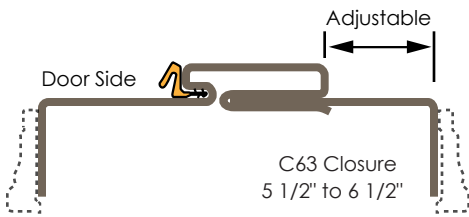

### AVAILABLE JAMB DEPTHS

Adjustable from 4 1/2" to 10 1/2" using six different closure pieces.

\*Limited Distribution: Check factory for availability.