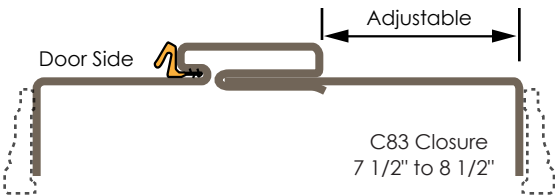

Finishing options are restricted to High Definition White primer.

Fire ratings up to 90 minutes are available.

Mullions are not available for **AK-Series** Adjustable Frames.

**AK-Series** Frames will accomodate a 1 3/4" door weighing up to 250 lbs.

### AVAILABLE JAMB DEPTHS

Adjustable from 4 1/2" to 10 1/2" using six different closure pieces.

\*Limited Distribution: Check factory for availability.