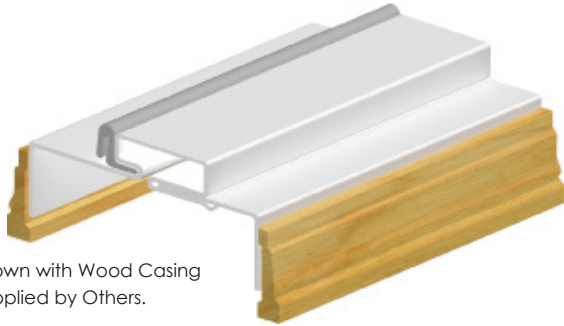

\*Limited Distribution

Shown with Wood Casing  
 Supplied by Others.

Our new **GalXC™** material is now standard for all Timely door frames raising the quality and performance properties to the highest level at an exceptional value. **GalXC** is a Hot Dipped Galvanized product that provides superior corrosion resistance in the harshest environments while balancing outstanding surface, gauge, and shape quality.

Our **AK-Series** Frame is designed specifically for the Residential Market where Weatherstrip, Thresholds, and Pre-Hanging are common requirements. **AK-Series** frames are also the solution for House to Garage openings where Fire Ratings and Security are are essential.

For commercial applications, use this frame for projects where jobsite finishing is acceptable or primed wood casing is being used.

Timely **AK-Series** Frames are made using 20 gage galvanized primed steel.

### AVAILABLE JAMB DEPTHS

Adjustable from 4 1/2" to 10 1/2" using six different closure pieces.

\*Limited Distribution: Check factory for availability.