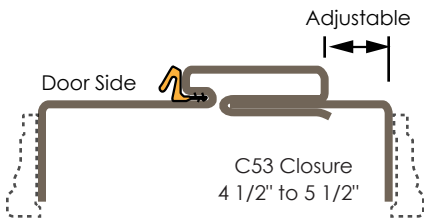

### AVAILABLE JAMB DEPTHS

Adjustable from 4 1/2" to 10 1/2" using six different closure pieces.

\*Limited Distribution: Check factory for availability.